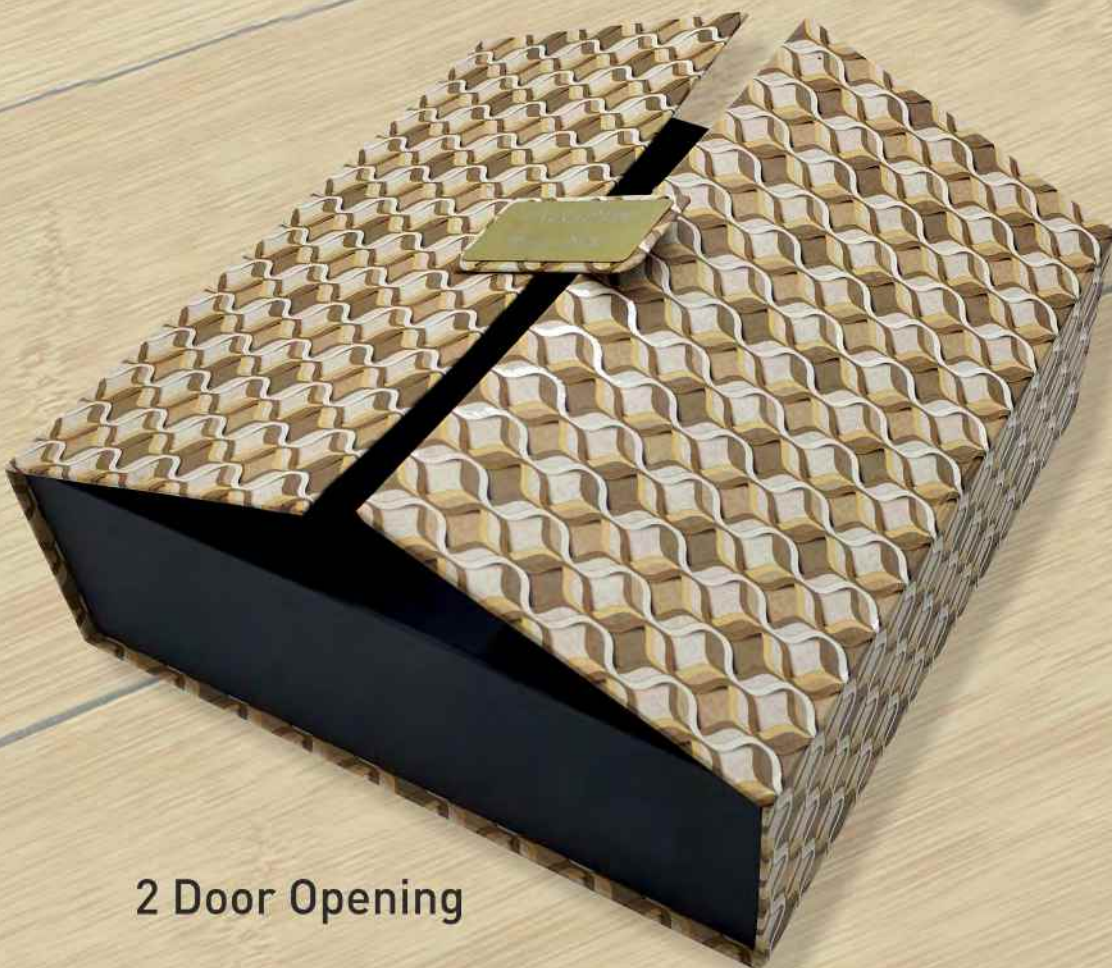

## *Executive Gift Sets*

GS 308

Set of 3 : A5 Notebook + Temperature Bottle + Metal Pen in Hard Board box

*Executive Gift Sets*

GS 309

Set of 3 : A5 Notebook + Bamboo Bottle + Pen in Hard Board (Kappa) box

## Premium Box Packing

2 Door Magnetic Closure  
(Closed View)

2 Door Opening

Above box is used for A5 Notebook + Metal Pen + Bottle sets  
GS 310, GS 311, GS 312, GS 313 & GS 314