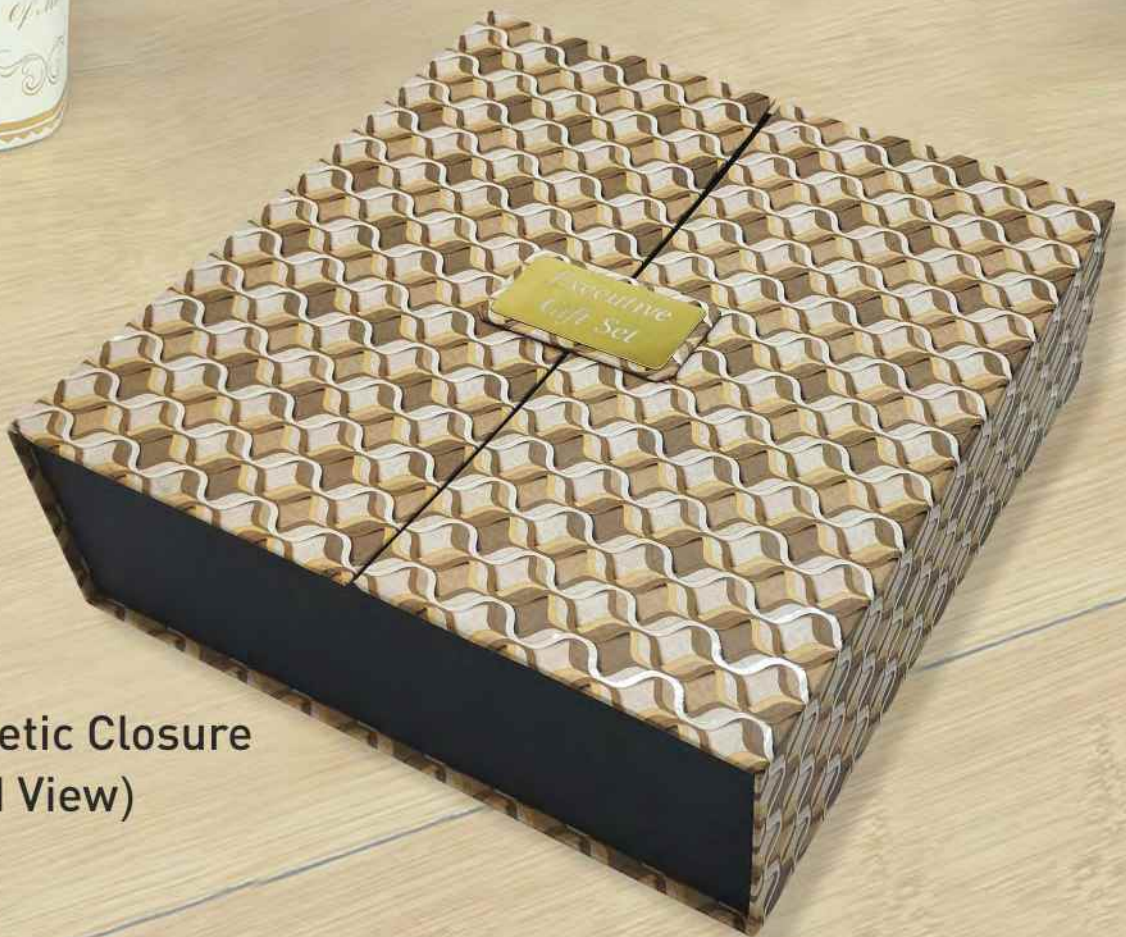

## *Executive Gift Sets*

GS 308

Set of 3 : A5 Notebook + Temperature Bottle + Metal Pen in Hard Board box

*Executive Gift Sets*

GS 309

Set of 3 : A5 Notebook + Bamboo Bottle + Pen in Hard Board (Kappa) box

## Premium Box Packing

2 Door Magnetic Closure  
(Closed View)

2 Door Opening

Above box is used for A5 Notebook + Metal Pen + Bottle sets  
GS 310, GS 311, GS 312, GS 313 & GS 314