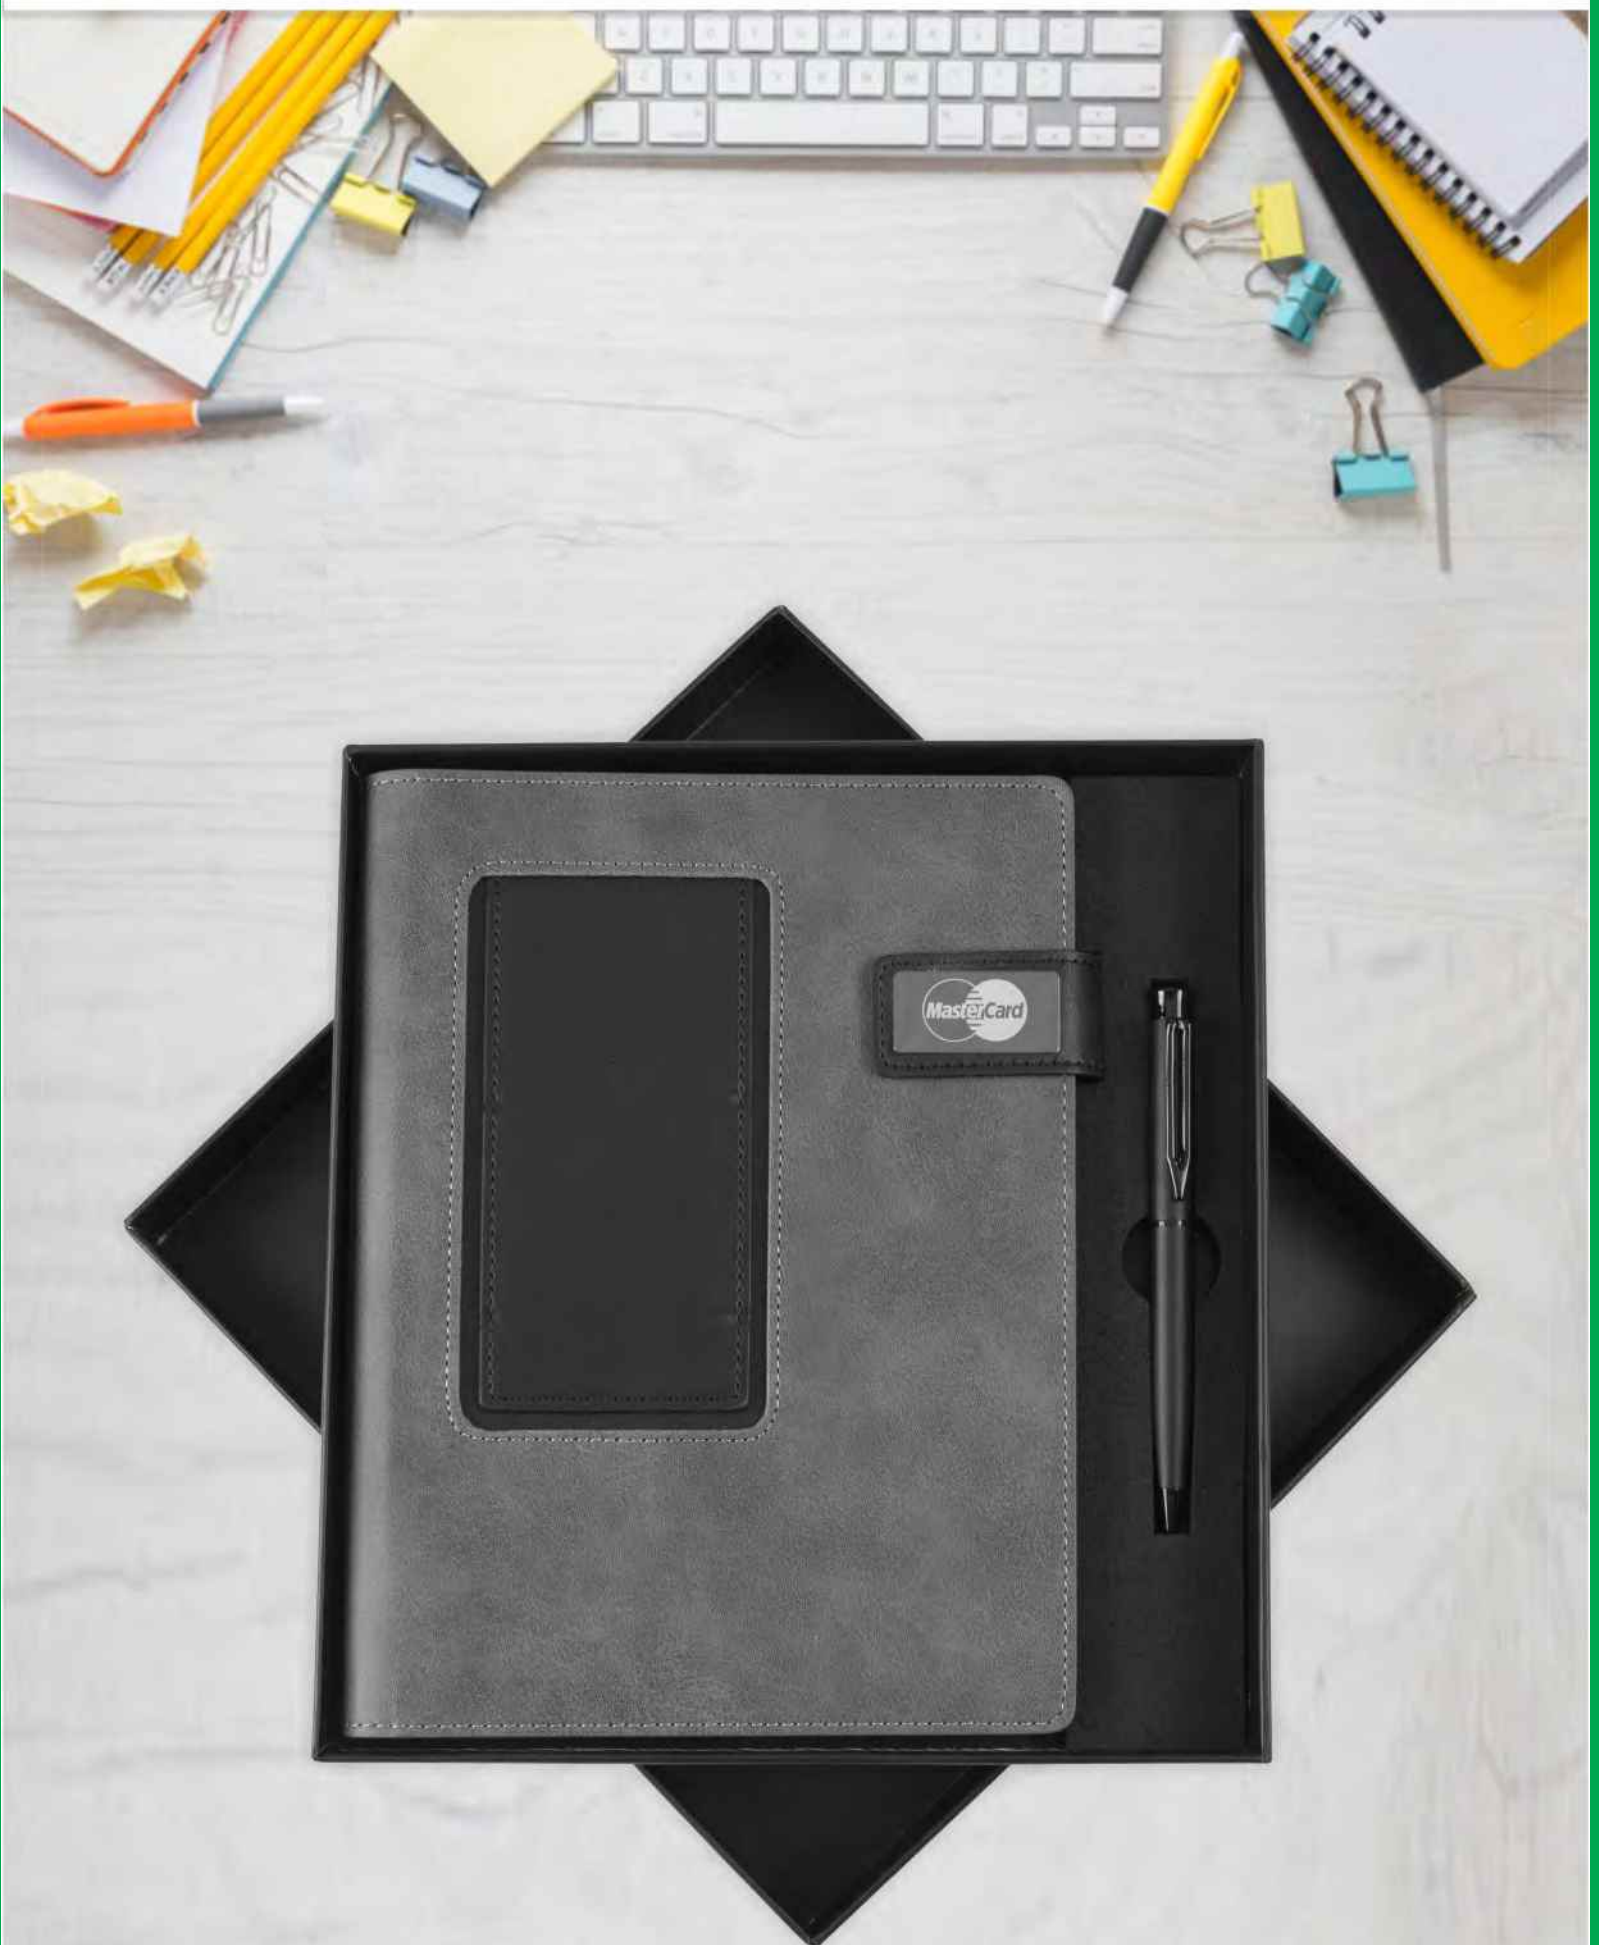

## *Executive Gift Sets*

GS 110

Set of 2 items : Organiser (with mobile stand) + Metal Pen in Hard Board box