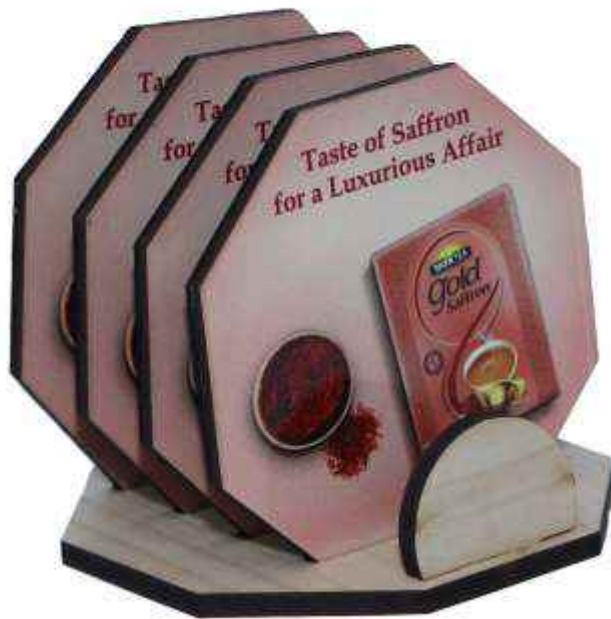

Tea Coaster (MDF)

Model No: 16087

Dimension : 95 x 95 mm

Print Size : 85 x 85 mm

TEA COASTER