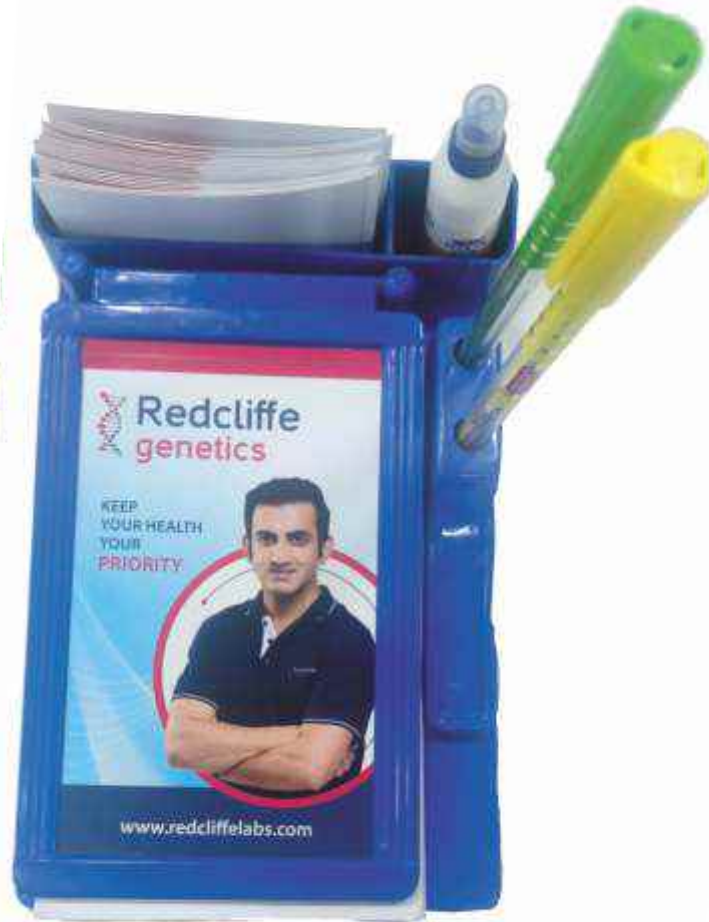

Print Size : 117 x 117 mm

DOCTOR NOTEPAD

Model No: 16154A

Multi Purpose Clip Board

Model No: 16054

Dimension : 135 x 215 mm

Print Size : 83 x 138 mm

CLIP BOARD

Multi Purpose Clip Board

Model No: 16055

Dimension : 135 x 215 mm

Print Size : 83 x 138 mm

CLIP BOARD

MDF Key Hanger

Model No: 16056

Dimension : 280 x 115 mm