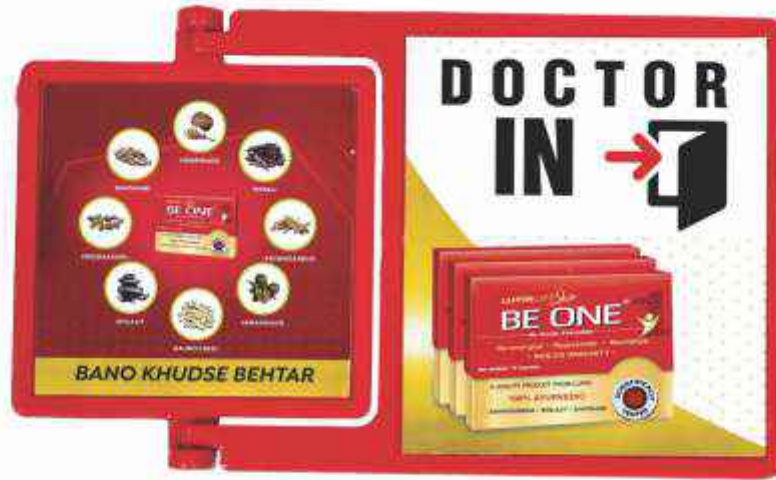

Doctor in/out

Model No: 16084

Dimension : 100 x 165mm

Print Size : 90 x 80 mm

65 x 65 mm

DOCTOR IN/OUT