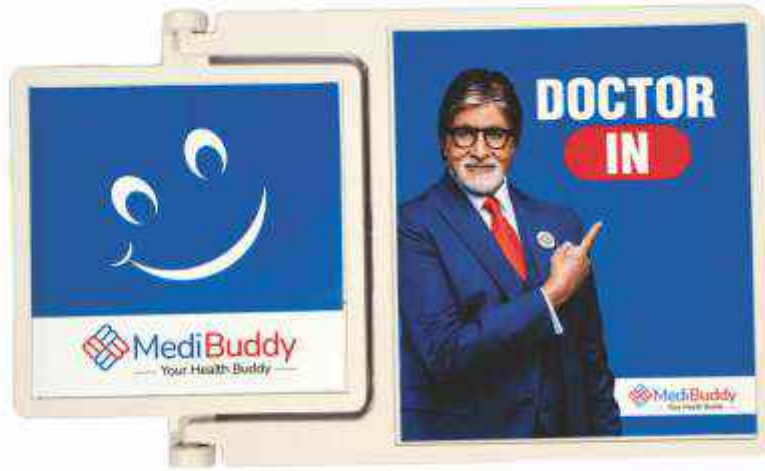

Model No: 16085

Dimension : 100 x 165mm

Print Size : 90 x 80 mm

65 x 65 mm

DOCTOR IN/OUT

Doctor in/out

Model No: 16086

Dimension : 100 x 165mm