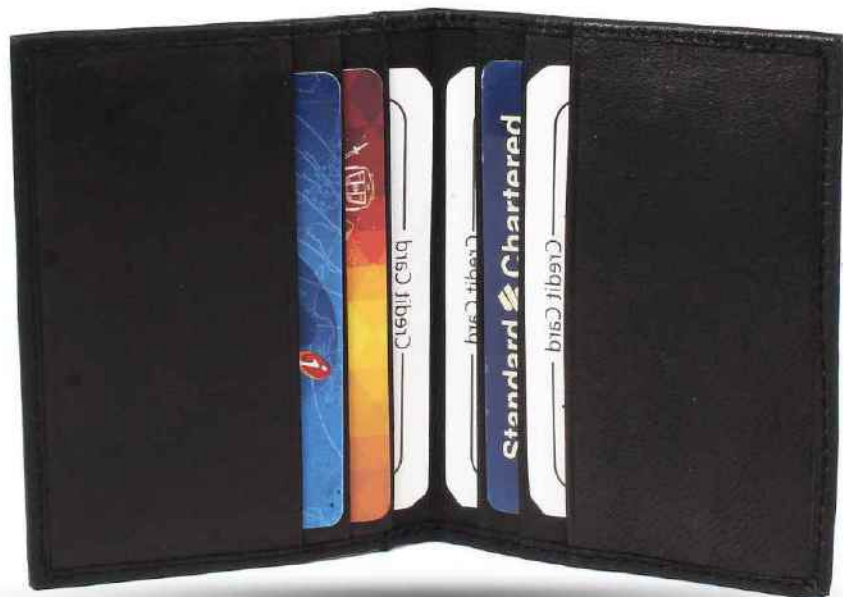

VT-1028

MADE OF SHEEP LEATHER