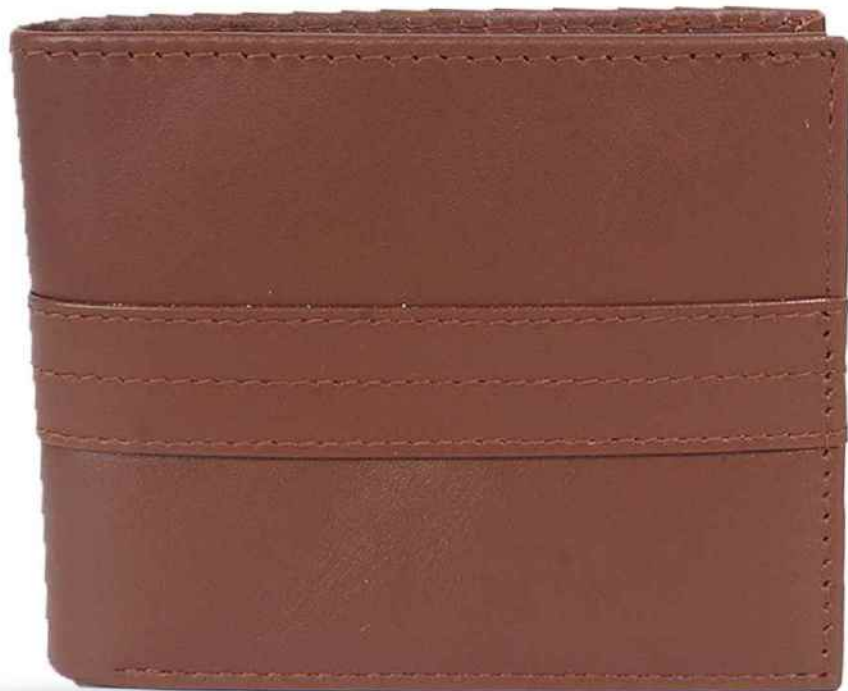

**Gents Wallet  
Card Holder  
Box  
(Black)**

**VT-1011**

**Gents Wallet  
Key chain  
Box**

**VT-1012**

**Gents Wallet  
Key chain  
Box**

**VT-1013**

**Gents Wallet  
Ladies wallet  
Box**

VT-1014

(Black)

VT-1014

(Tan)

**VT-1015**

**Made of sheep leather  
(Brown)**

**VT-1015**

**Made of sheep leather  
(Black)**

**VT-1016**

**Made of sheep leather  
(Brown)**

Color Options

**VT-1017**

**MADE OF GOAT ANTIQUE  
LEATHER**

(Dark Brown)

(Tan)

**VT-1018**

**Made of Leatherite**