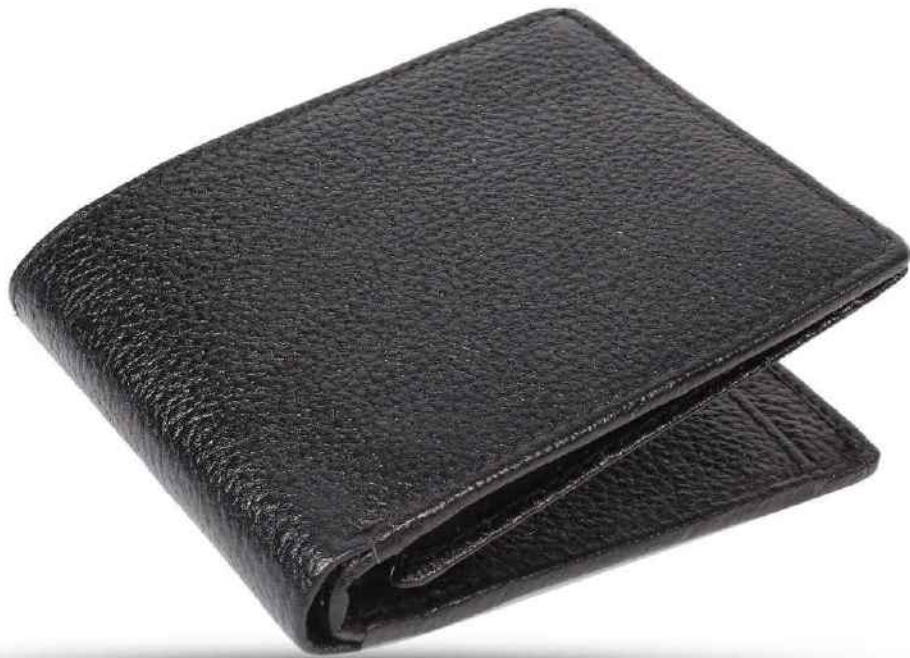

VT-1020

**MADE OF NDM LEATHER
BLACK**