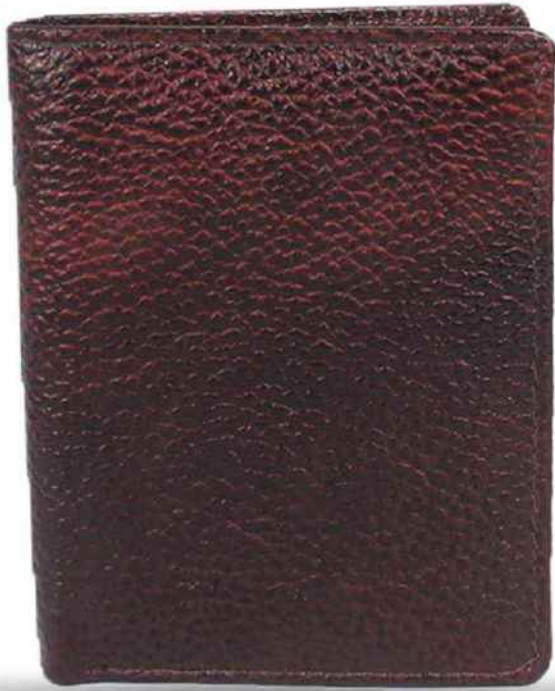

VT-1022

Made of NDM leather