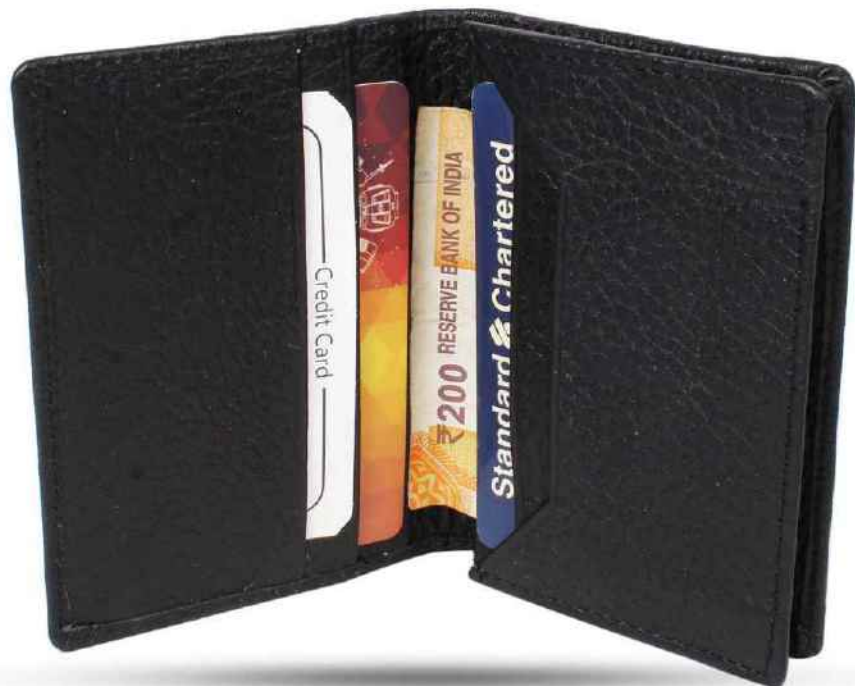

**VT-1030**

**Made of Goat Napa**

**VT-1031**

**MADE OF NDM LEATHER  
BROWN**

**VT-1031**

**MADE OF NDM LEATHER  
BLACK**

VT-1032

Made of NDM Leather