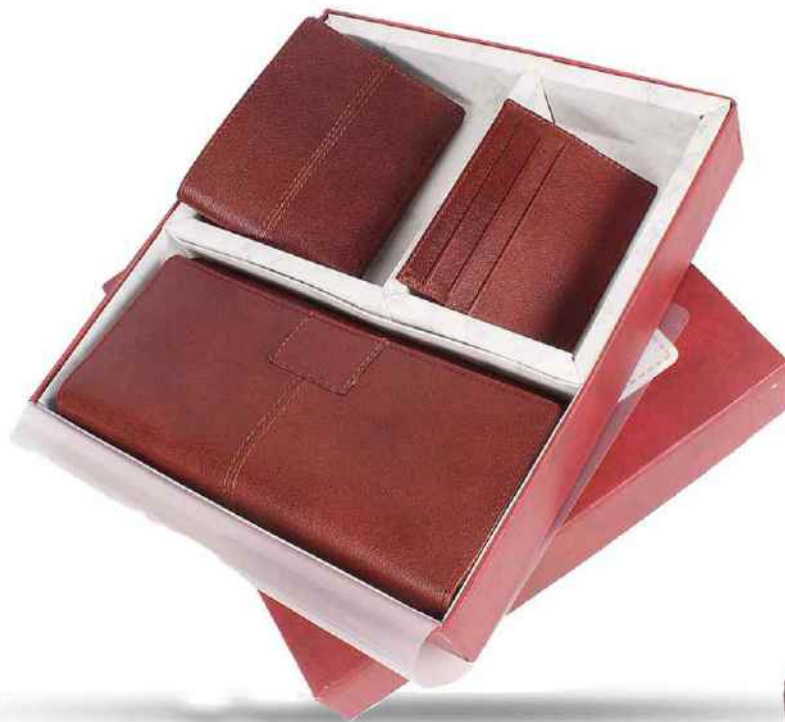

**VT1002**

**Ladies wallet  
Gents Wallet  
Belt  
Keychain  
Box**

**VT-1002-A**

**Gents Wallet  
Ladies Wallet  
Keychain  
Belt  
Fancy Box**

**VT-1003**

**Ladies wallet  
Gents Wallet  
Box**

**VT-1004**

**Gents Wallet  
Card Holder  
Key chain  
Pen  
Box**

**VT-1005**

**Gents Wallet  
Ladies wallet  
Card Holder  
Box**

**VT-1006**

**Gents Wallet  
Ladies wallet  
Key chain  
Box**

Color Options

**VT-1007**

**Gents Wallet  
Key chain  
Pen  
Box**

**VT-1008**

**Gents Wallet  
Belt  
Fancy Box**

**VT-1009**

**Gents Wallet  
Card Holder  
Box**

**VT-1010**

**Gents Wallet  
Card Holder  
Box  
(Brown)**

**VT-1010**

**Made of sheep leather  
(Brown)**

Color Options

**VT-1017**

**MADE OF GOAT ANTIQUE  
LEATHER**

(Dark Brown)

(Tan)

**VT-1018**

**Made of Leatherite**