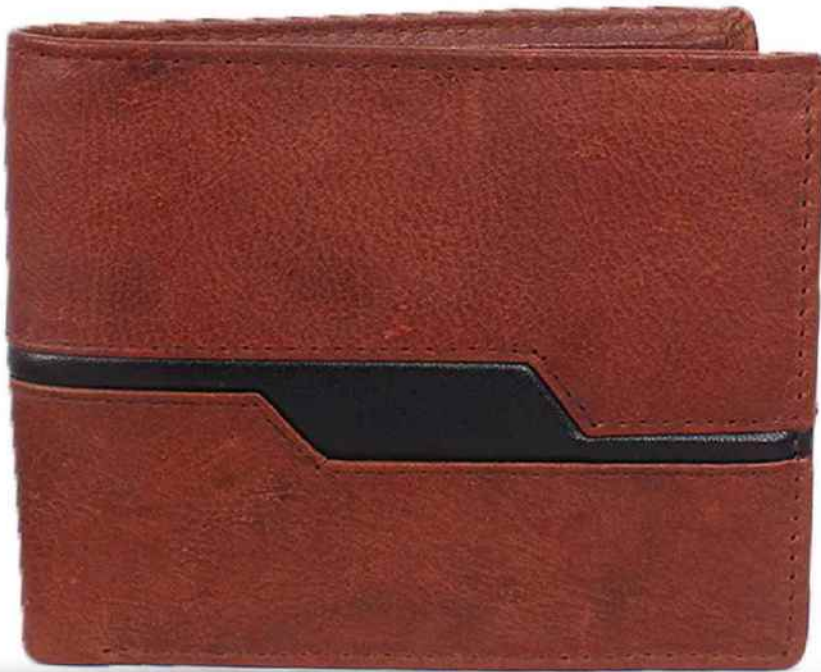

**Made of Goat Napa Trifold**

Color Options

**VT-1025**

**Made of Goat Nappa**

VT-1026

Color Options

**VT-1027**

**Made of Sheep Leather**