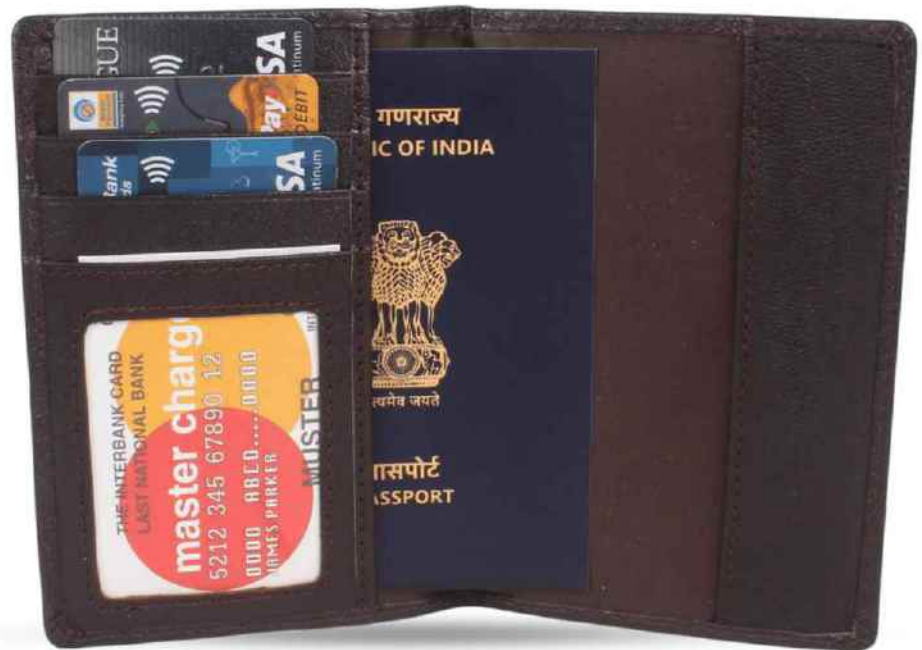

Passport Organiser-A

Made of Goat Nappa
Leather