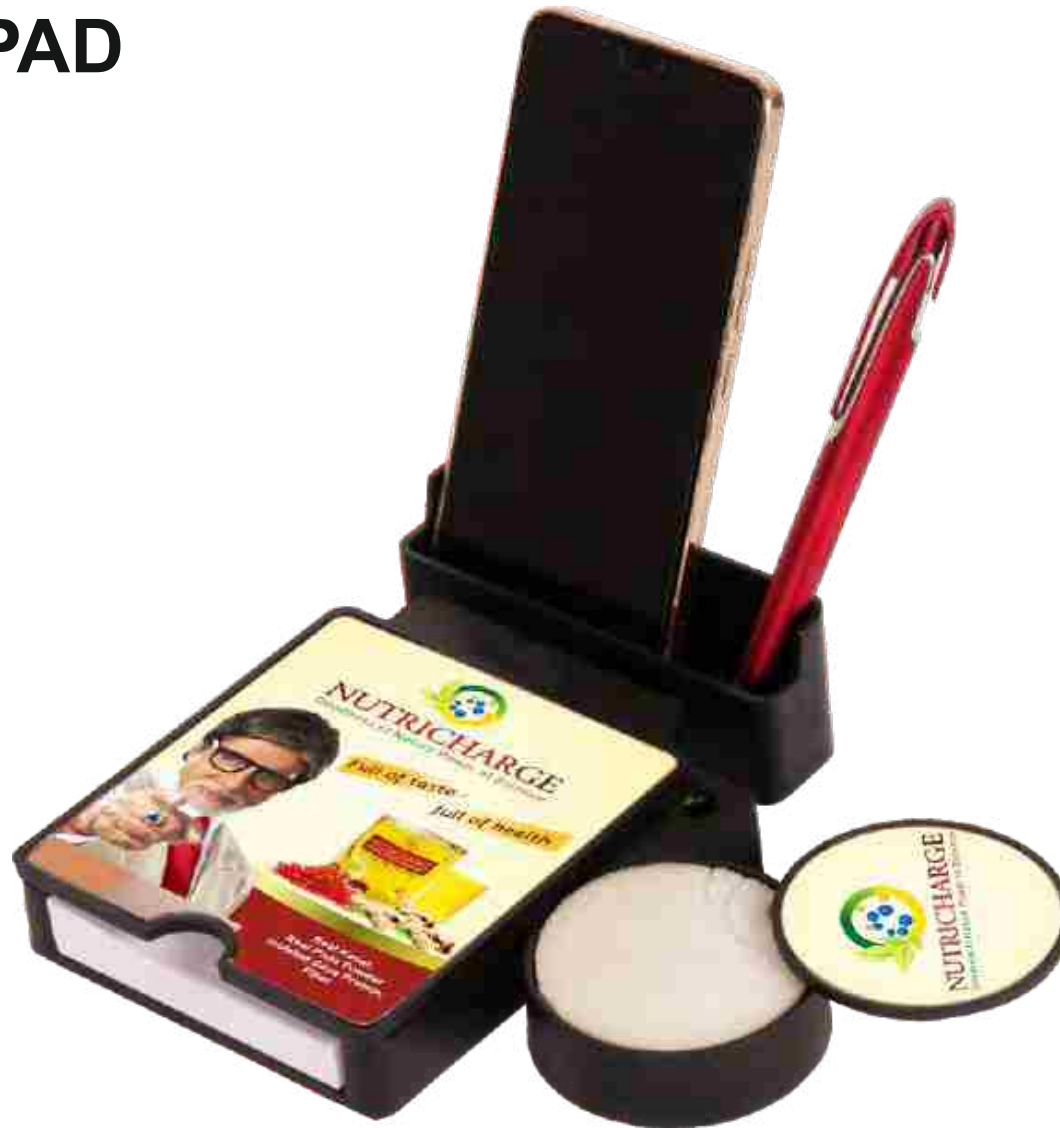

MODEL NO. D140024

TABLE CLOCKS

Model No. 80

Product Size : 8.5" x 2"

Ad Print Size : 2.75" x 4"

Warranty : 18 Months

MODEL NO. D140025

TUMBLER/PEN STAND

Model No. : R140026
Dimension : 4.25" x 5.25" x 3.75"
Dial Size : 109x62mm Coaster 54mm
Gross Weight : 307 Grams
Net Weight : 250 Grams

TUMBLER/PEN STAND

Model No. : R140027
Dimension : 1.75" x 4.25" x 3.5"
Dial Size : 63mmx20mm
Gross Weight : 200 Grams
Net Weight : 160 Grams

MOBILE STAND

Model No. : R140028
Dimension : 6" x 5" x 3"
Dial Size : 68mmx45mm
Gross Weight : 150 Grams
Net Weight : 120 Grams

NOTEPAD

Model No. : R140029
Dimension : 7" x 6.5" x 1.75"
Dial Size : 107mmx118mm/67mmDia
Gross Weight : 320 Grams
Net Weight : 240 Grams

DR. SPECIAL

Model No. : R140030
Dimension : 6.5" x 3.3" x 3.3"
Dial Size : 65mmx65mm
Gross Weight : 318 Grams
Net Weight : 270 Grams

DR. SPECIAL

Model No. : R140031
Dimension : 5" x 2.75" 0.5"
Dial Size : 66mmx120mm
Gross Weight : 112 Grams
Net Weight : 100 Grams